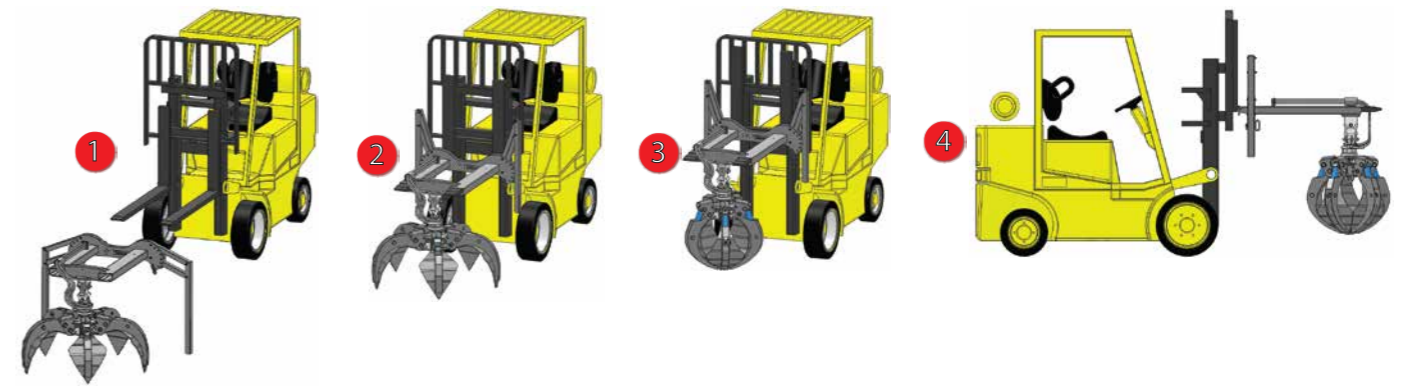

Model Modello	Weight Peso	Load Portata	
	Kg.	Ton.	Ton.Min.
GFL 6	108	6	3