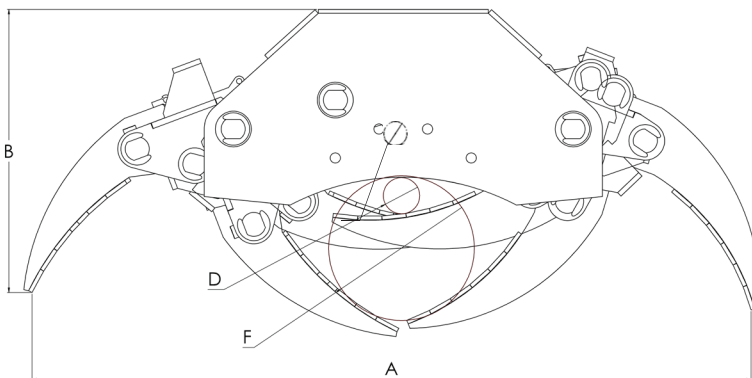

TIGERGRIP | TC Collector

KEY FEATURES

- For mounting on T-Cut 30 and 40
- Makes your T-Cut an even more effective work tool
- Bolt-on

A	1481
B	587
C	496
D	75
E	269
F	300

MODEL SPECIFICATIONS

TC Collector

151