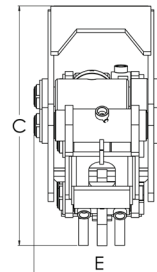

TIGERGRIP | TC Collector

KEY FEATURES

- For mounting on T-Cut 30 and 40
- Makes your T-Cut an even more effective work tool
- Bolt-on

A	1481
B	587
C	496
D	75
E	269
F	300

MODEL SPECIFICATIONS

TC Collector

151