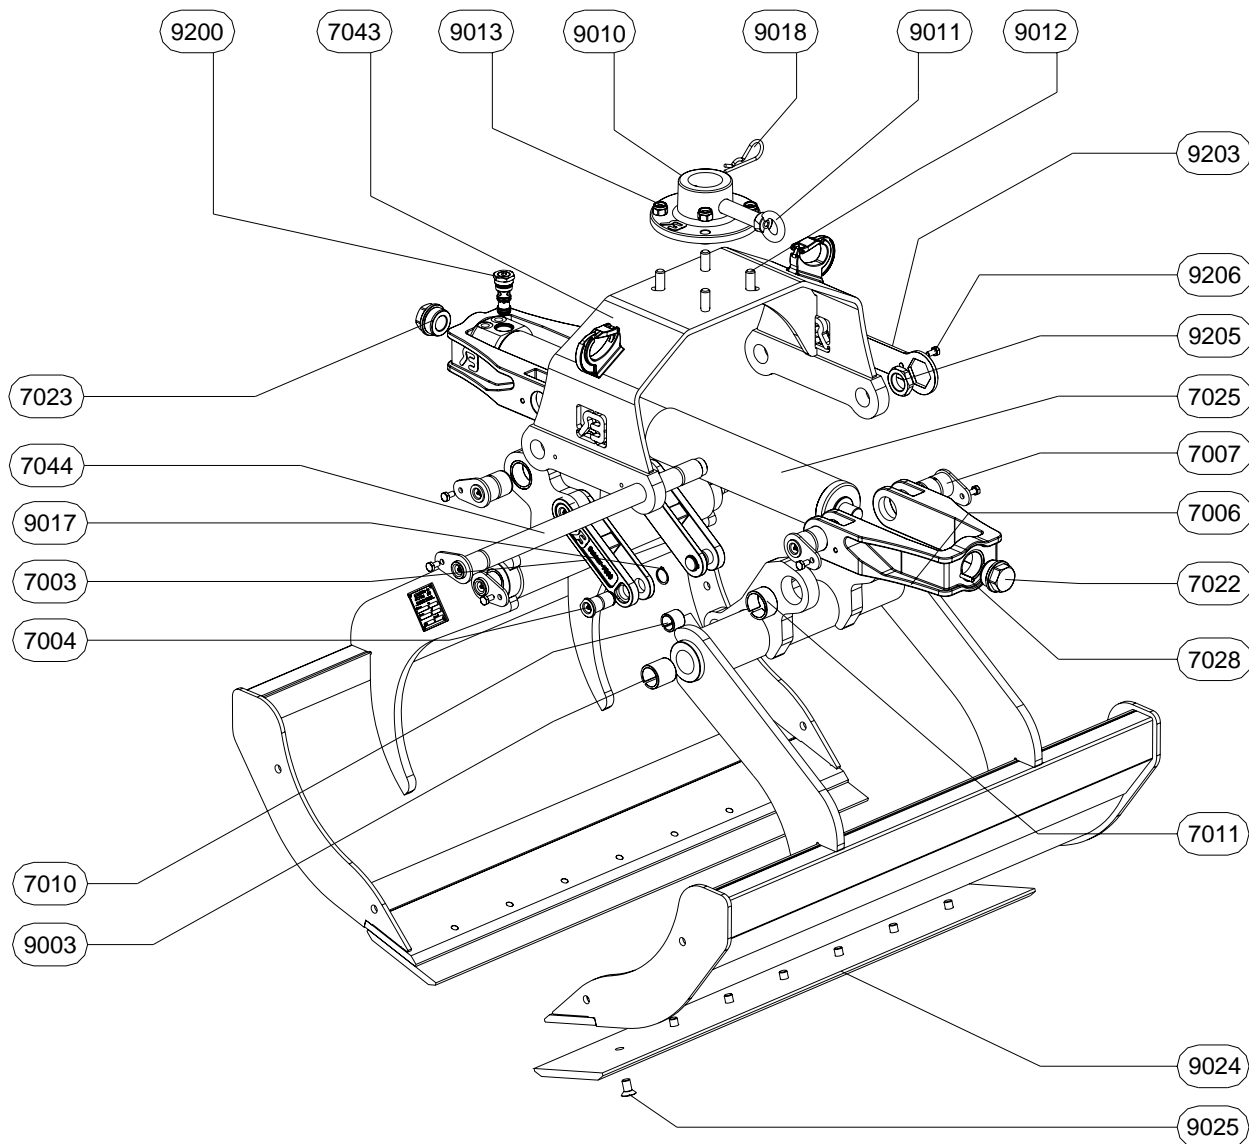

RBOX 90-100-120

SPARE PARTS

PART NO	QUANTITY	SPECIFICATION
RBOX-7003	2	STEADY LINK
RBOX-7004	4	PIN
RBOX-7006	2	YOKE
RBOX-7007	4	PIN
RBOX-7010	4	SPLIT BUSH
RBOX-7011	4	SPLIT BUSH
RBOX-7022	1	NUT
RBOX-7023	1	NUT
RBOX-7025	1	CYLINDER
RBOX-7028	2	ROLL PIN
RBOX-7043	1	SADDLE PLATE
RBOX-7044	2	SHAFT
RBOX-9003	4	SPLIT BUSH
RBOX-9010	1	SUSPENSION PLATE
RBOX-9011	1	SUSPENSION PIN
RBOX-9012	4	BOLT
RBOX-9013	4	NUT
RBOX-9017	4	CIRCLIP
RBOX-9018	1	HAIRPIN SPRING
RBOX-9024	2	BLADE
RBOX-9025	see chart	BOLT
RBOX-9200	2	NON RETURN VALVE
RBOX-9203	1	LOCKING SPANNER
RBOX-9205	2	NUT
RBOX-9206	8	BOLT

GRAB TYPE	RBOX 90	RBOX 100	RBOX 120
Number of bolts RBOX 9025	10	14	14