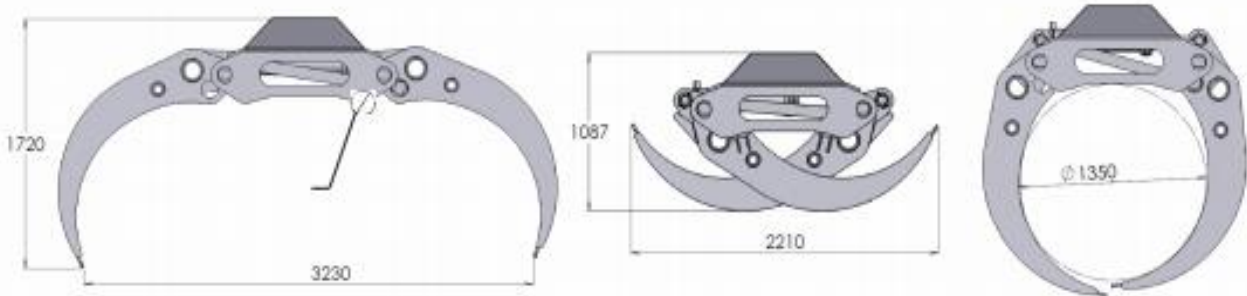

KEY FEATURES

- Heavy duty
- Double guide bars
- Optimized roll in/roll out properties
- High pressure cylinder with double piston rod seals
- All grapples from Intermercato have claws made from Hardox

MODEL SPECIFICATIONS

TG 150 S	1600	1,5	300	90	35	40	12	40				
----------	------	-----	-----	----	----	----	----	----	--	--	--	--